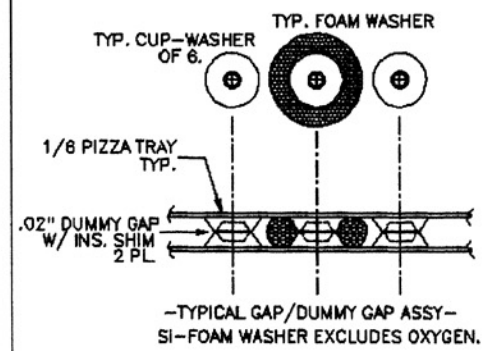

☉ FOR CASTER, 4 PL. +

"6C": IN TWO LAYERS.
UP TO 8, EACH SECTION: CDE
940C6W4P7K, 4.7 uF 600V.
GROUPS ALTERNATE, TOP & BOTTOM.

SECONDARY & FASTENING-PLATE DIA, 12", REF.

GAP + DUMMY SPACER-GAPS

1/8, 18" DIA x 0.04" THICK PIZZA TRAY 12 PL.
TOP LIPS UP, BOTTOM LIPS DOWN.

INS. FASTENING STRIP 12 PL.

CAPACITOR LEADS TO LUGS OR BRASS EYELETS
SECURED TO TRAY WEDGES W/ INT. STAR LOCK
WASHERS.

-PROSPECTIVE 1-TURN SPARK-GAP PRIMARY-

K. C. HERRICK
kchdlh@juno.com
FILE, TSPK13A
4/30/03

CLEAT FOR SECURING SECONDARY W/
VELCRO STRAP, 4 PL.

MTG. PLATE, 24" SQ.